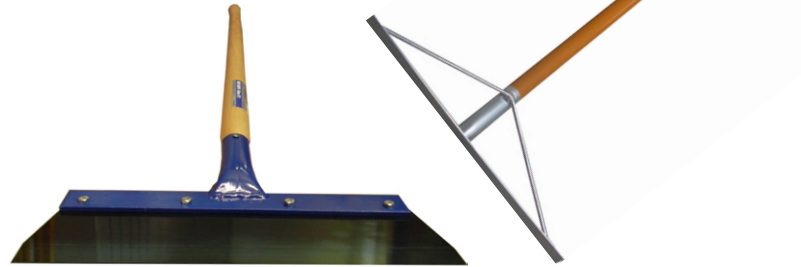

AUTUMN SPECIALS!

FREE!

Allcraft Rake or Floor Scraper when you purchase two or more packs of Foam Expansion Joint - Plain / Adhesive

OX BRICK TROWEL

- > 152mm x 302mm
- > Heavy duty shank
- > One piece forged hi- carbon steel
- > Precision taper ground blade

Normally \$55

1-5 Buy **\$35** 6-11 Buy **\$33** 12+ Buy **\$30.80**

RUBBER BUCKETS

- > Hi Grade Moulded Rubber
- > Reinforced Profile
- > Galvanized Handle

10L **\$16.50**
15L **\$22.00**

PROFILE JACK

Holds profile pole between floor & flat roof.

- > Solid Steel
- > Zinc Plated

Normally \$29.95

NOW ONLY -
\$19.80

OX TELESCOPIC HANDLES

- > Ergo Grip
- > Fluted Profile
- > Twist Stop Extension Design
- > Quick release pin

2700mm - 5000mm

Clip together handles also available

UNITEC DESTROYER SILENT SERIES DIAMOND BLADE - BRICK

- > Silent blade
- > Laminated core for noise reduction
- > 12mm high segments for extensive lifetime
- > Tungsten carbide inserts to protect segment and steel blank when cutting softer material.